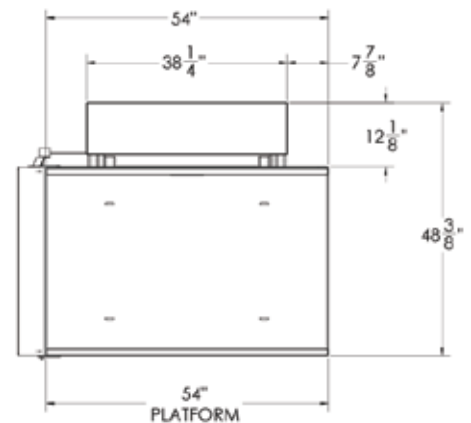

BATTERY POWERED DECK LIFT

Your Best Choice For Independence

Cambridge Elevating Battery Powered Deck Lifts provide accessibility under any condition, including a power outage.

Compact and reliable, the units are engineered to endure the harshest weather conditions with protected controls and powder coated panels to resist corrosion.

Now you can enjoy an active, mobile lifestyle regardless of your limitations.

- ▲ Shipped fully assembled for quick installation
- ▲ Includes two 12 volt batteries and trickle charger
- ▲ Easily reversible tower
- ▲ Key controlled access
- ▲ Constant pressure push buttons
- ▲ Emergency stop button on platform
- ▲ Final limit switch
- ▲ Non-skid platform
- ▲ 3/4 HP high torque brushless DC motor
- ▲ 24 months parts warranty

CAMBRIDGE
E L E V A T I N G INC.

1261 Industrial Road, Cambridge, Ontario N3H 4W3
t: 800.265.3579 t: 519.653.4222 f: 519.653.9927

CambridgeElevating.com info@CambridgeElevating.com

Sizes and specifications are subject to change without notice. Please contact a Representative for more information.

Deck Lift Dimensions:

Proud Members of:

Canadian Elevator Contractors Association
Association des Entrepreneurs en Ascenseurs