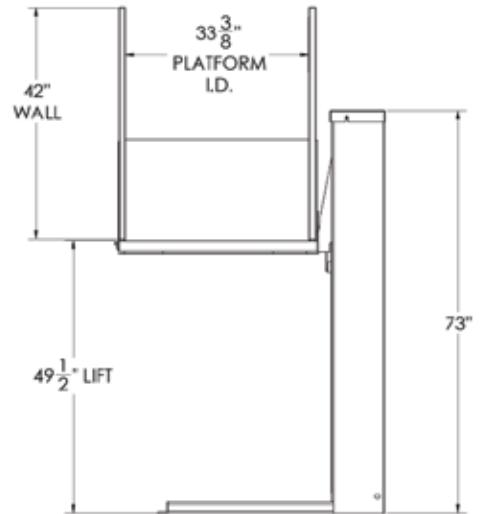

BATTERY POWERED DECK LIFT

Your Best Choice For Independence

Cambridge Elevating Battery Powered Deck Lifts provide accessibility under any condition, including a power outage.

Compact and reliable, the units are engineered to endure the harshest weather conditions with protected controls and powder coated panels to resist corrosion.

Now you can enjoy an active, mobile lifestyle regardless of your limitations.

- ▲ Shipped fully assembled for quick installation
- ▲ Includes two 12 volt batteries and trickle charger
- ▲ Easily reversible tower
- ▲ Key controlled access
- ▲ Constant pressure push buttons
- ▲ Emergency stop button on platform
- ▲ Final limit switch
- ▲ Non-skid platform
- ▲ 3/4 HP high torque brushless DC motor
- ▲ 24 months parts warranty

CAMBRIDGE
E L E V A T I N G INC.

1261 Industrial Road, Cambridge, Ontario N3H 4W3
t: 800.265.3579 t: 519.653.4222 f: 519.653.9927

CambridgeElevating.com info@CambridgeElevating.com

Sizes and specifications are subject to change without notice. Please contact a Representative for more information.

Deck Lift Dimensions:

Proud Members of:

Canadian Elevator Contractors Association
Association des Entrepreneurs en Ascenseurs