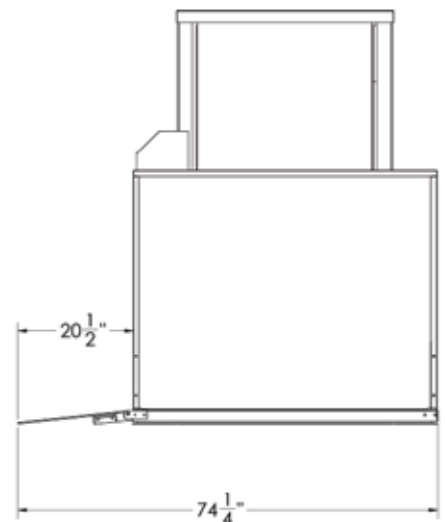

BATTERY POWERED DECK LIFT

Your Best Choice For Independence

Cambridge Elevating Battery Powered Deck Lifts provide accessibility under any condition, including a power outage.

Compact and reliable, the units are engineered to endure the harshest weather conditions with protected controls and powder coated panels to resist corrosion.

Now you can enjoy an active, mobile lifestyle regardless of your limitations.

- ▲ Shipped fully assembled for quick installation
- ▲ Includes two 12 volt batteries and trickle charger
- ▲ Easily reversible tower
- ▲ Key controlled access
- ▲ Constant pressure push buttons
- ▲ Emergency stop button on platform
- ▲ Final limit switch
- ▲ Non-skid platform
- ▲ 3/4 HP high torque brushless DC motor
- ▲ 24 months parts warranty

CAMBRIDGE
E L E V A T I N G INC.

1261 Industrial Road, Cambridge, Ontario N3H 4W3
t: 800.265.3579 t: 519.653.4222 f: 519.653.9927

CambridgeElevating.com info@CambridgeElevating.com

Sizes and specifications are subject to change without notice. Please contact a Representative for more information.

Deck Lift Dimensions:

Proud Members of:

Canadian Elevator Contractors Association
Association des Entrepreneurs en Ascenseurs